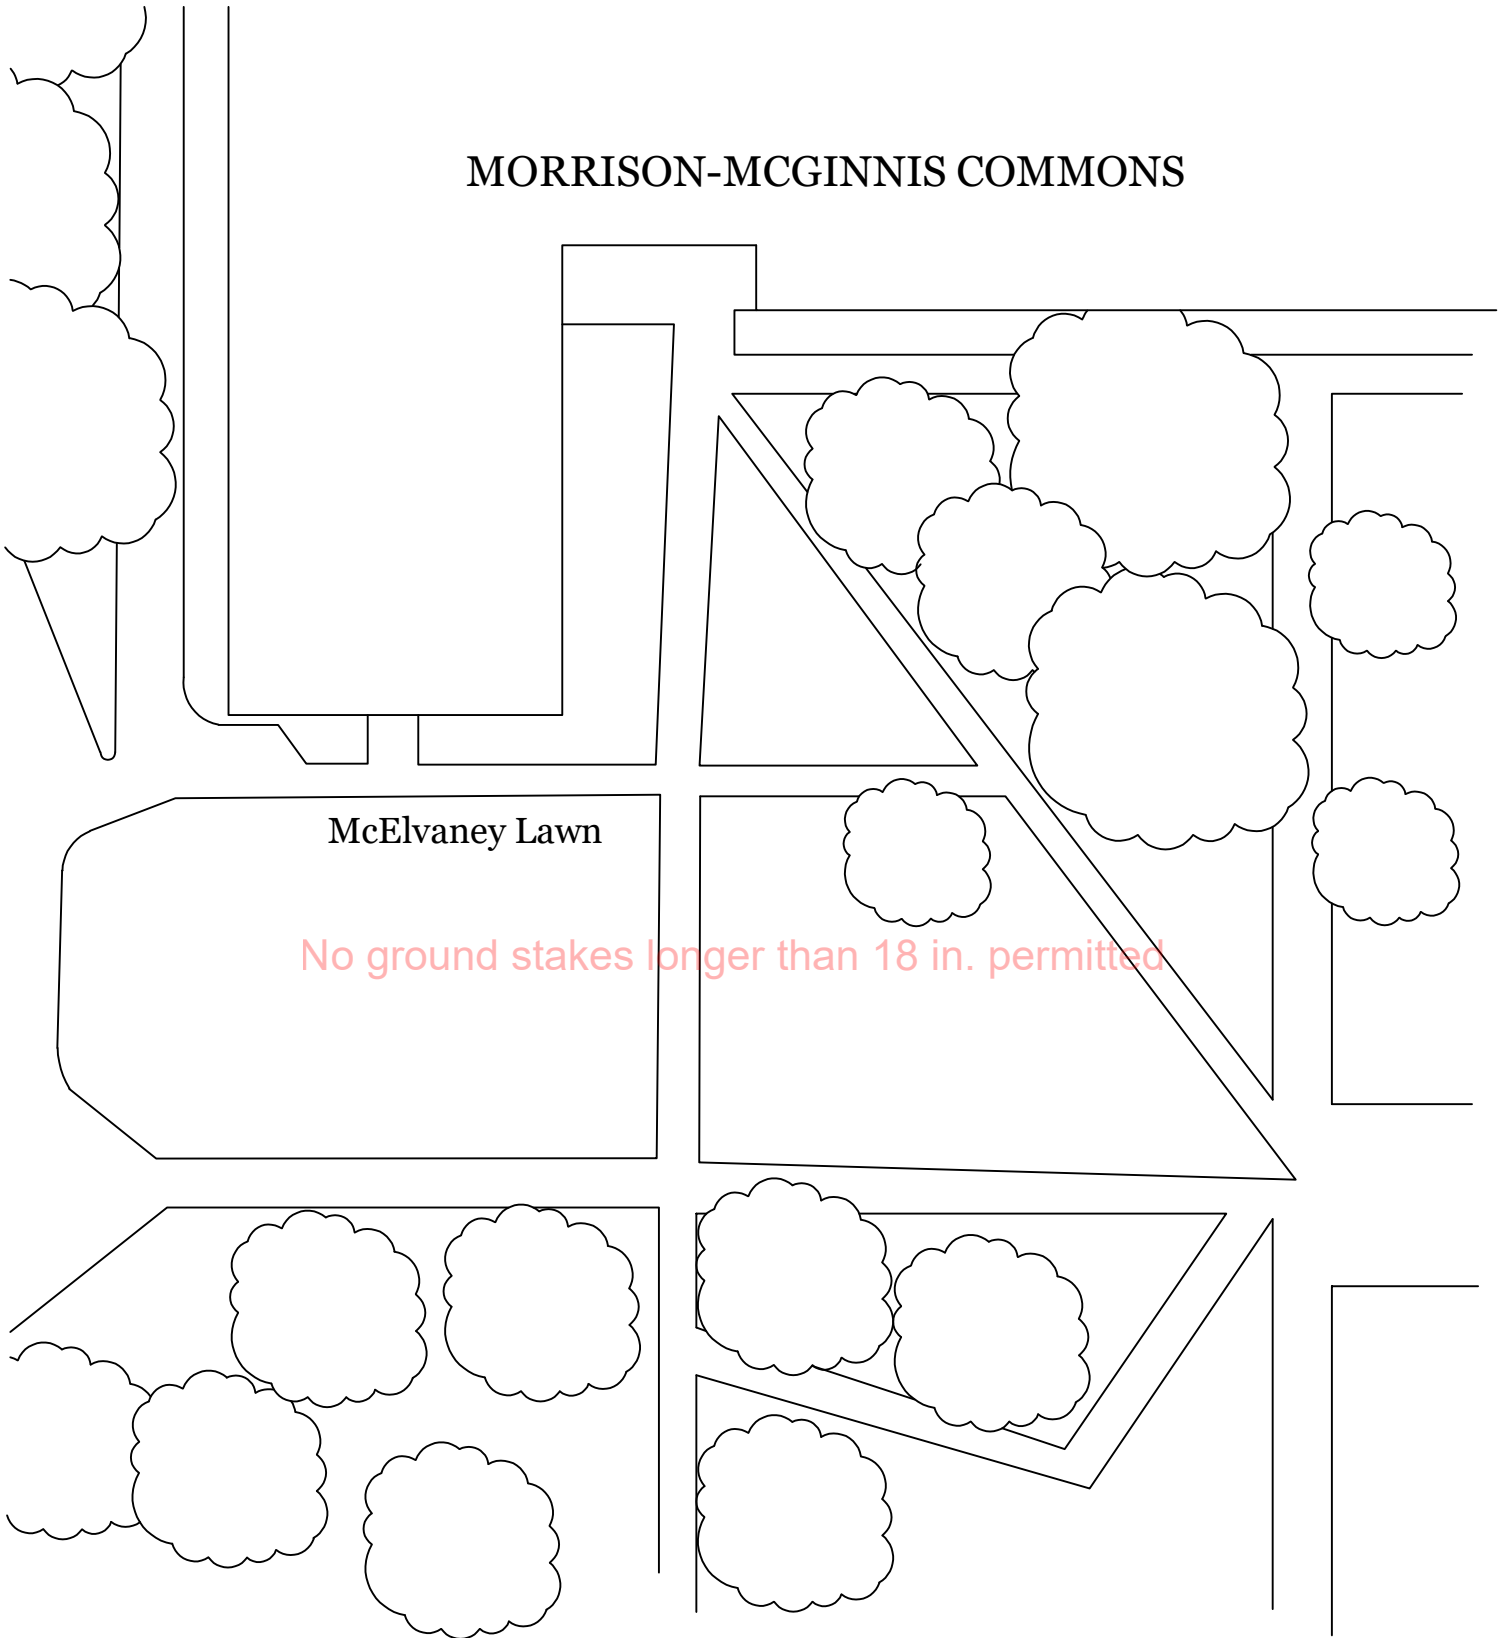

MORRISON-MCGINNIS COMMONS

McElvaney Lawn

No ground stakes longer than 18 in. permitted

McElvaney Lawn

SMU - Outdoor Event Site Plan

NTS: Not to Scale
Please note: All measurements
are approximate