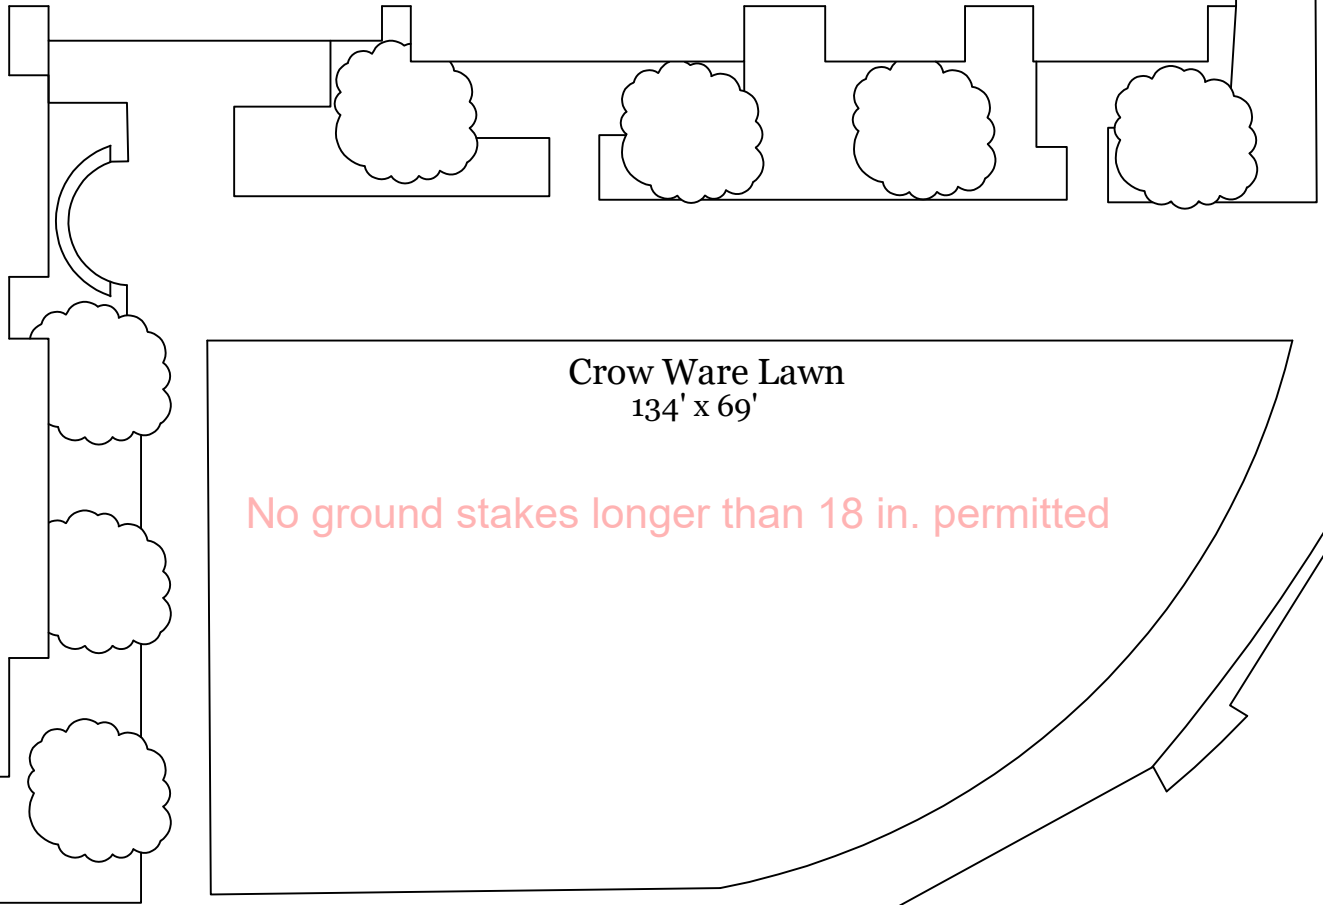

KATHY CROW COMMONS

Crow Ware Lawn
134' x 69'

No ground stakes longer than 18 in. permitted

WARE COMMONS

Crow Ware Lawn

SMU - Outdoor Event Site Plan

NTS: Not to Scale
Please note: All measurements
are approximate