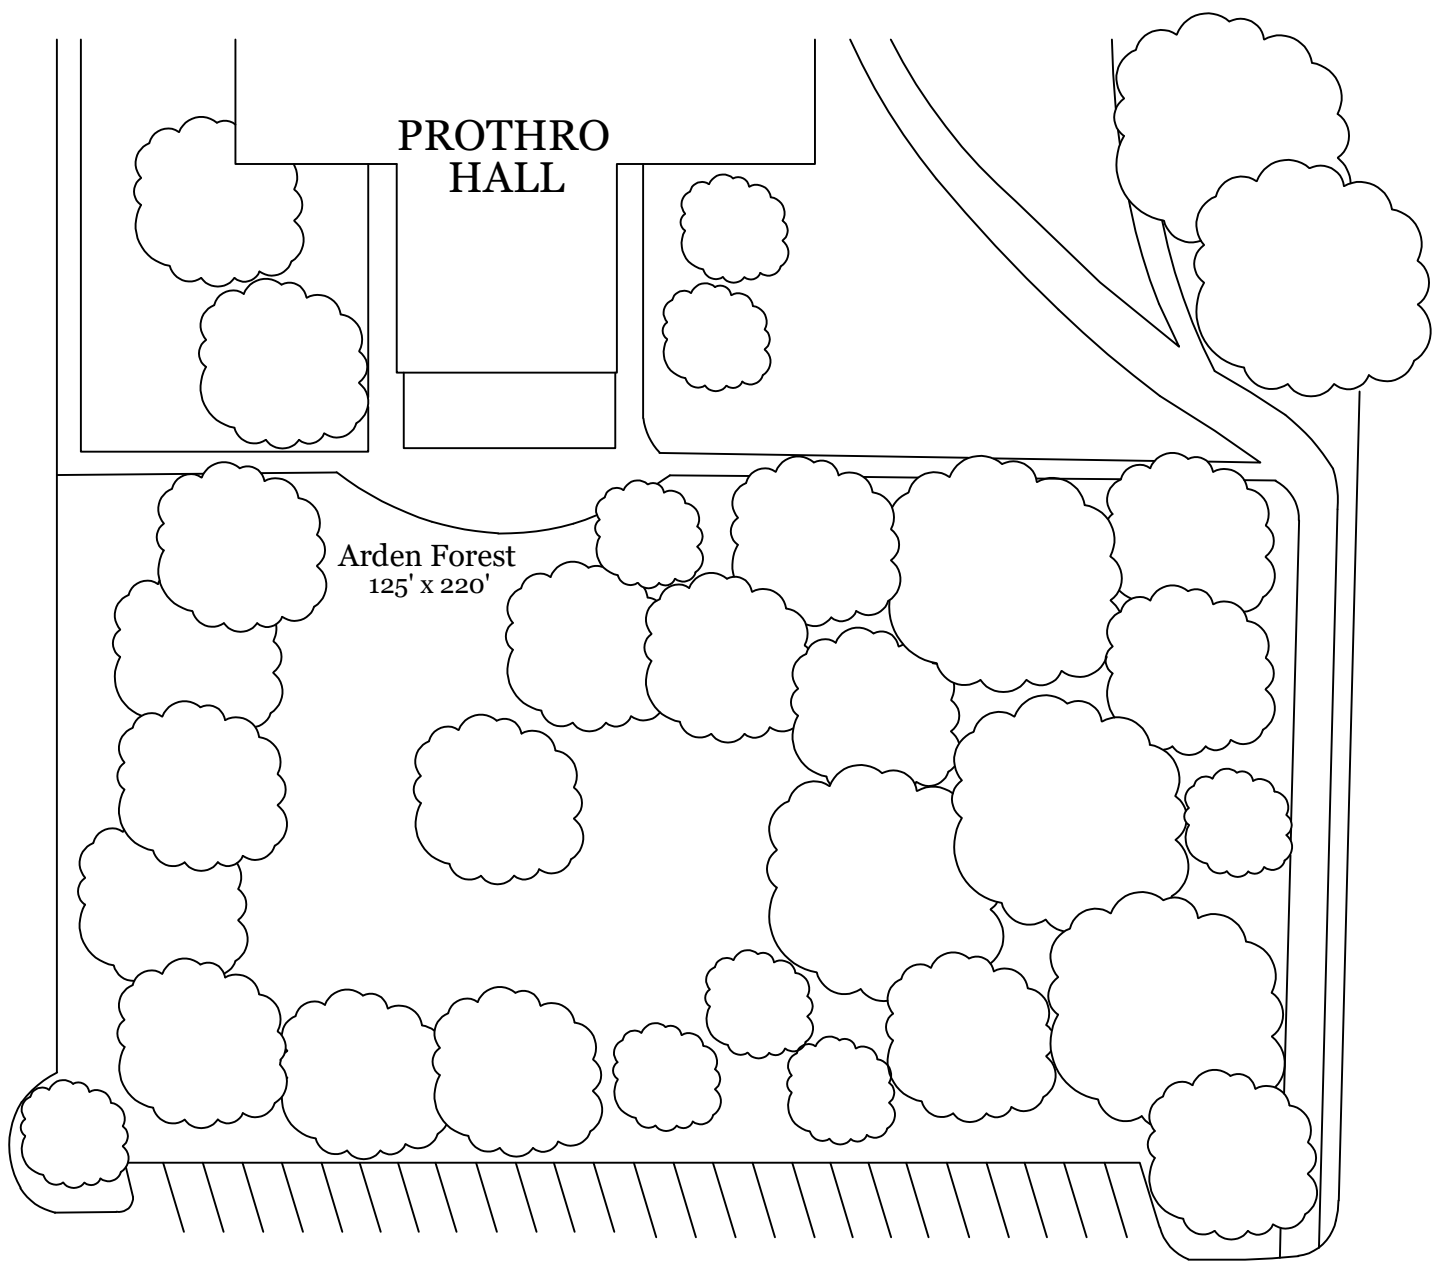

PROTHRO
HALL

Arden Forest
125' x 220'

Arden Forest

SMU - Outdoor Event Site Plan

 NTS: Not to Scale
Please note: All measurements
are approximate