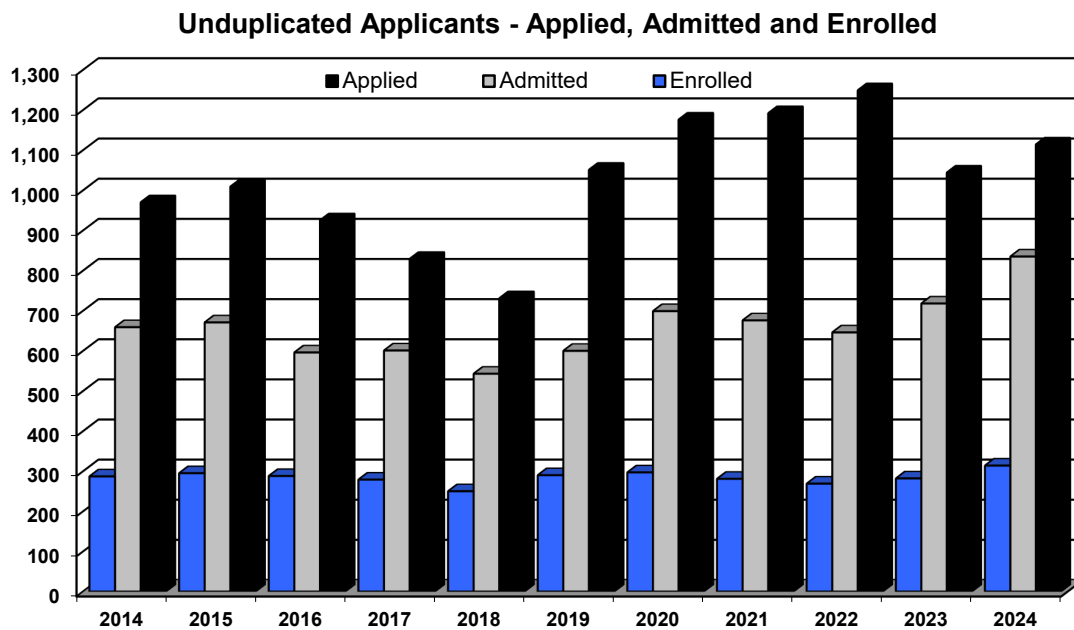

New Transfer Undergraduate Admission Statistics 2014-2024

Unduplicated Applicants			
Fall	Applied	Admitted	Enrolled
2024	1,114	835	314
2023	1,044	718	282
2022	1,249	646	269
2021	1,192	676	281
2020	1,176	699	297
2019	1,051	600	290
2018	731	543	250
2017	829	601	279
2016	925	596	288
2015	1,009	671	295
2014	970	659	287

Note: Beginning Fall 2019, based upon a revised admission policy methodology of counting applicants changed.