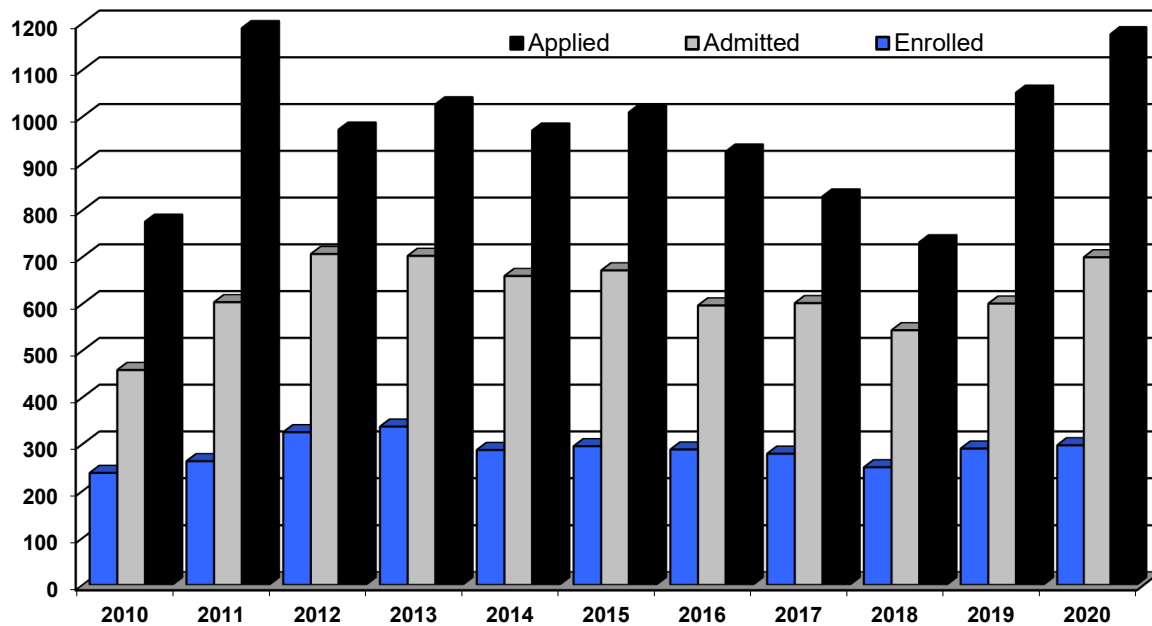

### New Transfer Undergraduate Admission Statistics 2010-2020

Unduplicated Applicants			
Fall	Applied	Admitted	Enrolled
2020	1176	699	297
2019	1051	600	290
2018	731	543	250
2017	829	601	279
2016	925	596	288
2015	1,009	671	295
2014	970	659	287
2013	1,026	702	337
2012	972	706	325
2011	1189	603	263
2010	775	458	238

Unduplicated Applicants - Applied, Admitted and Enrolled

Note: Beginning Fall 2019, based upon a revised admission policy methodology of counting applicants changed.