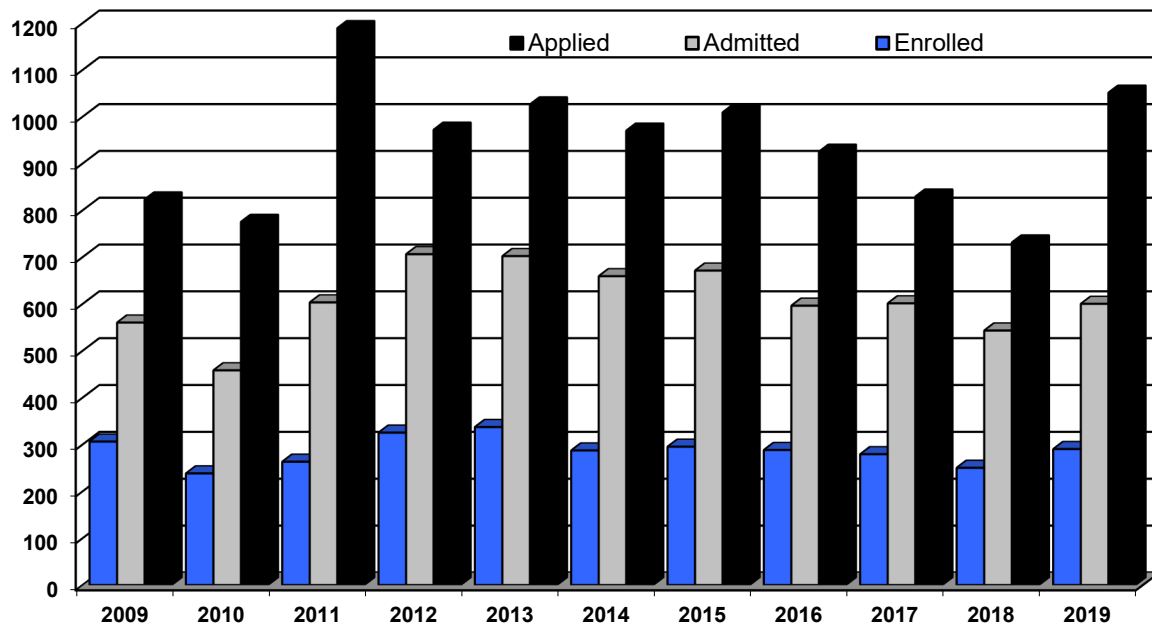

New Transfer Undergraduate Admission Statistics 2009-2019

Unduplicated Applicants			
Fall	Applied	Admitted	Enrolled
2019	1051	600	290
2018	731	543	250
2017	829	601	279
2016	925	596	288
2015	1,009	671	295
2014	970	659	287
2013	1,026	702	337
2012	972	706	325
2011	1189	603	263
2010	775	458	238
2009	823	560	306

Unduplicated Applicants - Applied, Admitted and Enrolled

Note: Beginning Fall 2019, based upon a revised admission policy methodology of counting applicants changed.