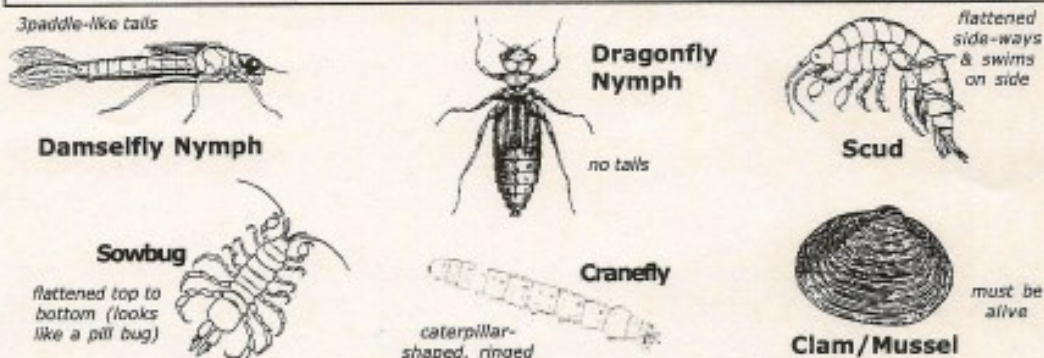

Clave de Calidad del Agua

Clave de Calidad del Agua

Macroinvertebrate Identification Key

GROUP 1 – Very Intolerant of Pollution

GROUP 2 – Moderately Intolerant of Pollution

GROUP 3 – Fairly Tolerant of Pollution