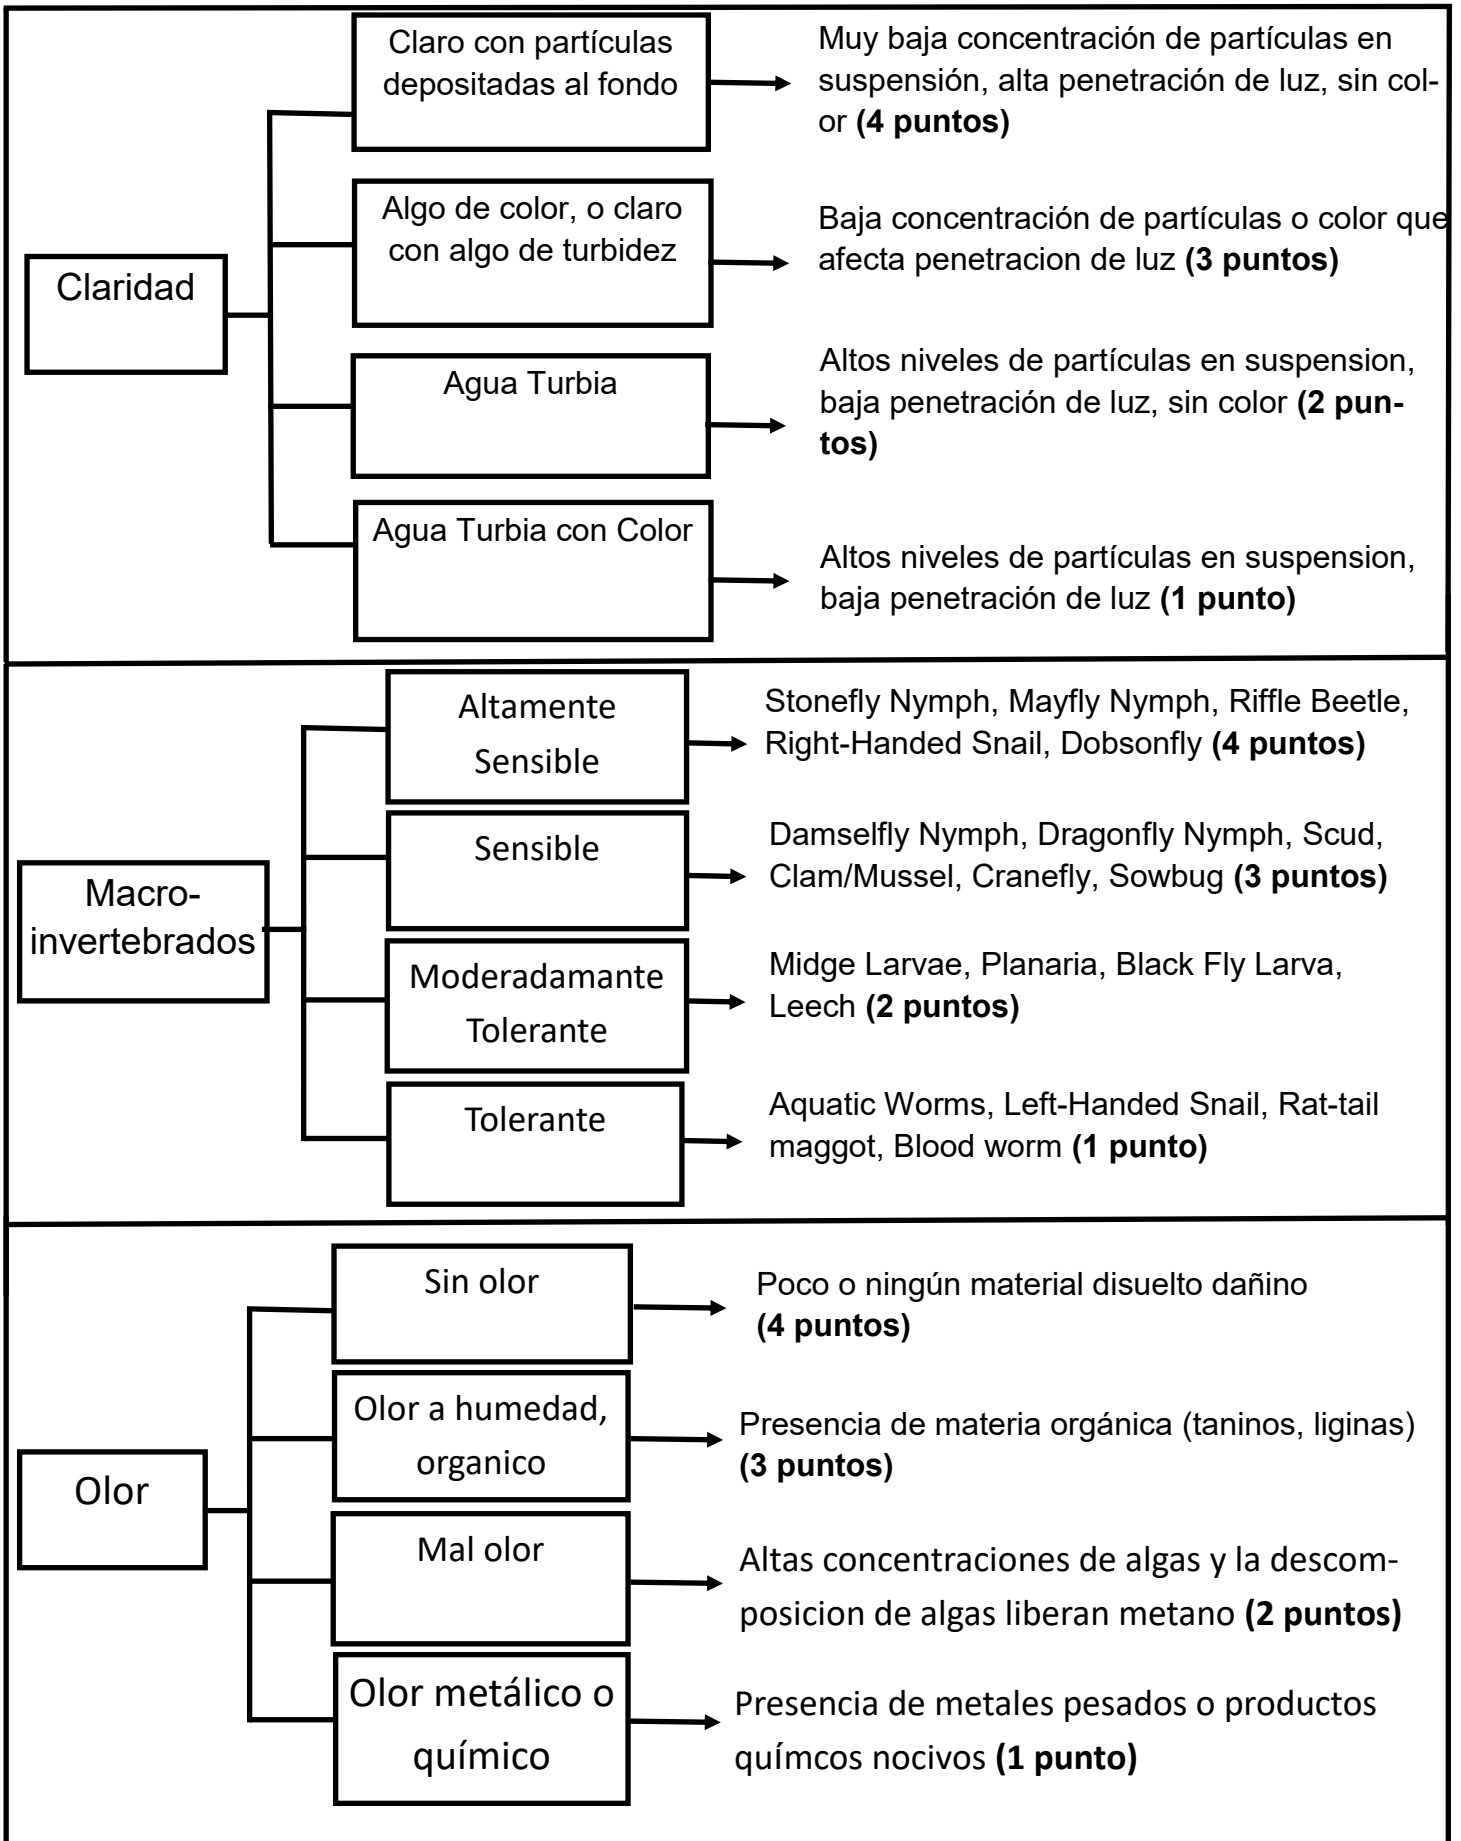

Clave de Calidad del Agua

Clave de Calidad del Agua

Macroinvertebrate Identification Key

GROUP 1 – Very Intolerant of Pollution

GROUP 2 – Moderately Intolerant of Pollution

GROUP 3 – Fairly Tolerant of Pollution

GROUP 4 – Very Tolerant of Pollution

National Park Service

<https://www.nps.gov/obed/learn/education/upload/OBED-Lesson-Plan-Aquatic-Macroinvertebrates.pdf>