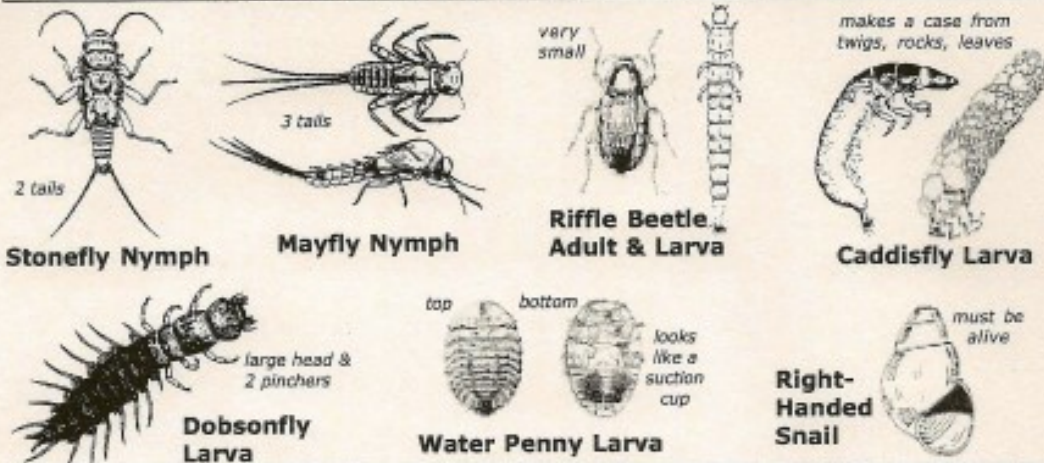

Clave de Calidad del Agua

Clave de Calidad del Agua

Macroinvertebrate Identification Key

GROUP 1 – Very Intolerant of Pollution

GROUP 2 – Moderately Intolerant of Pollution

GROUP 3 – Fairly Tolerant of Pollution