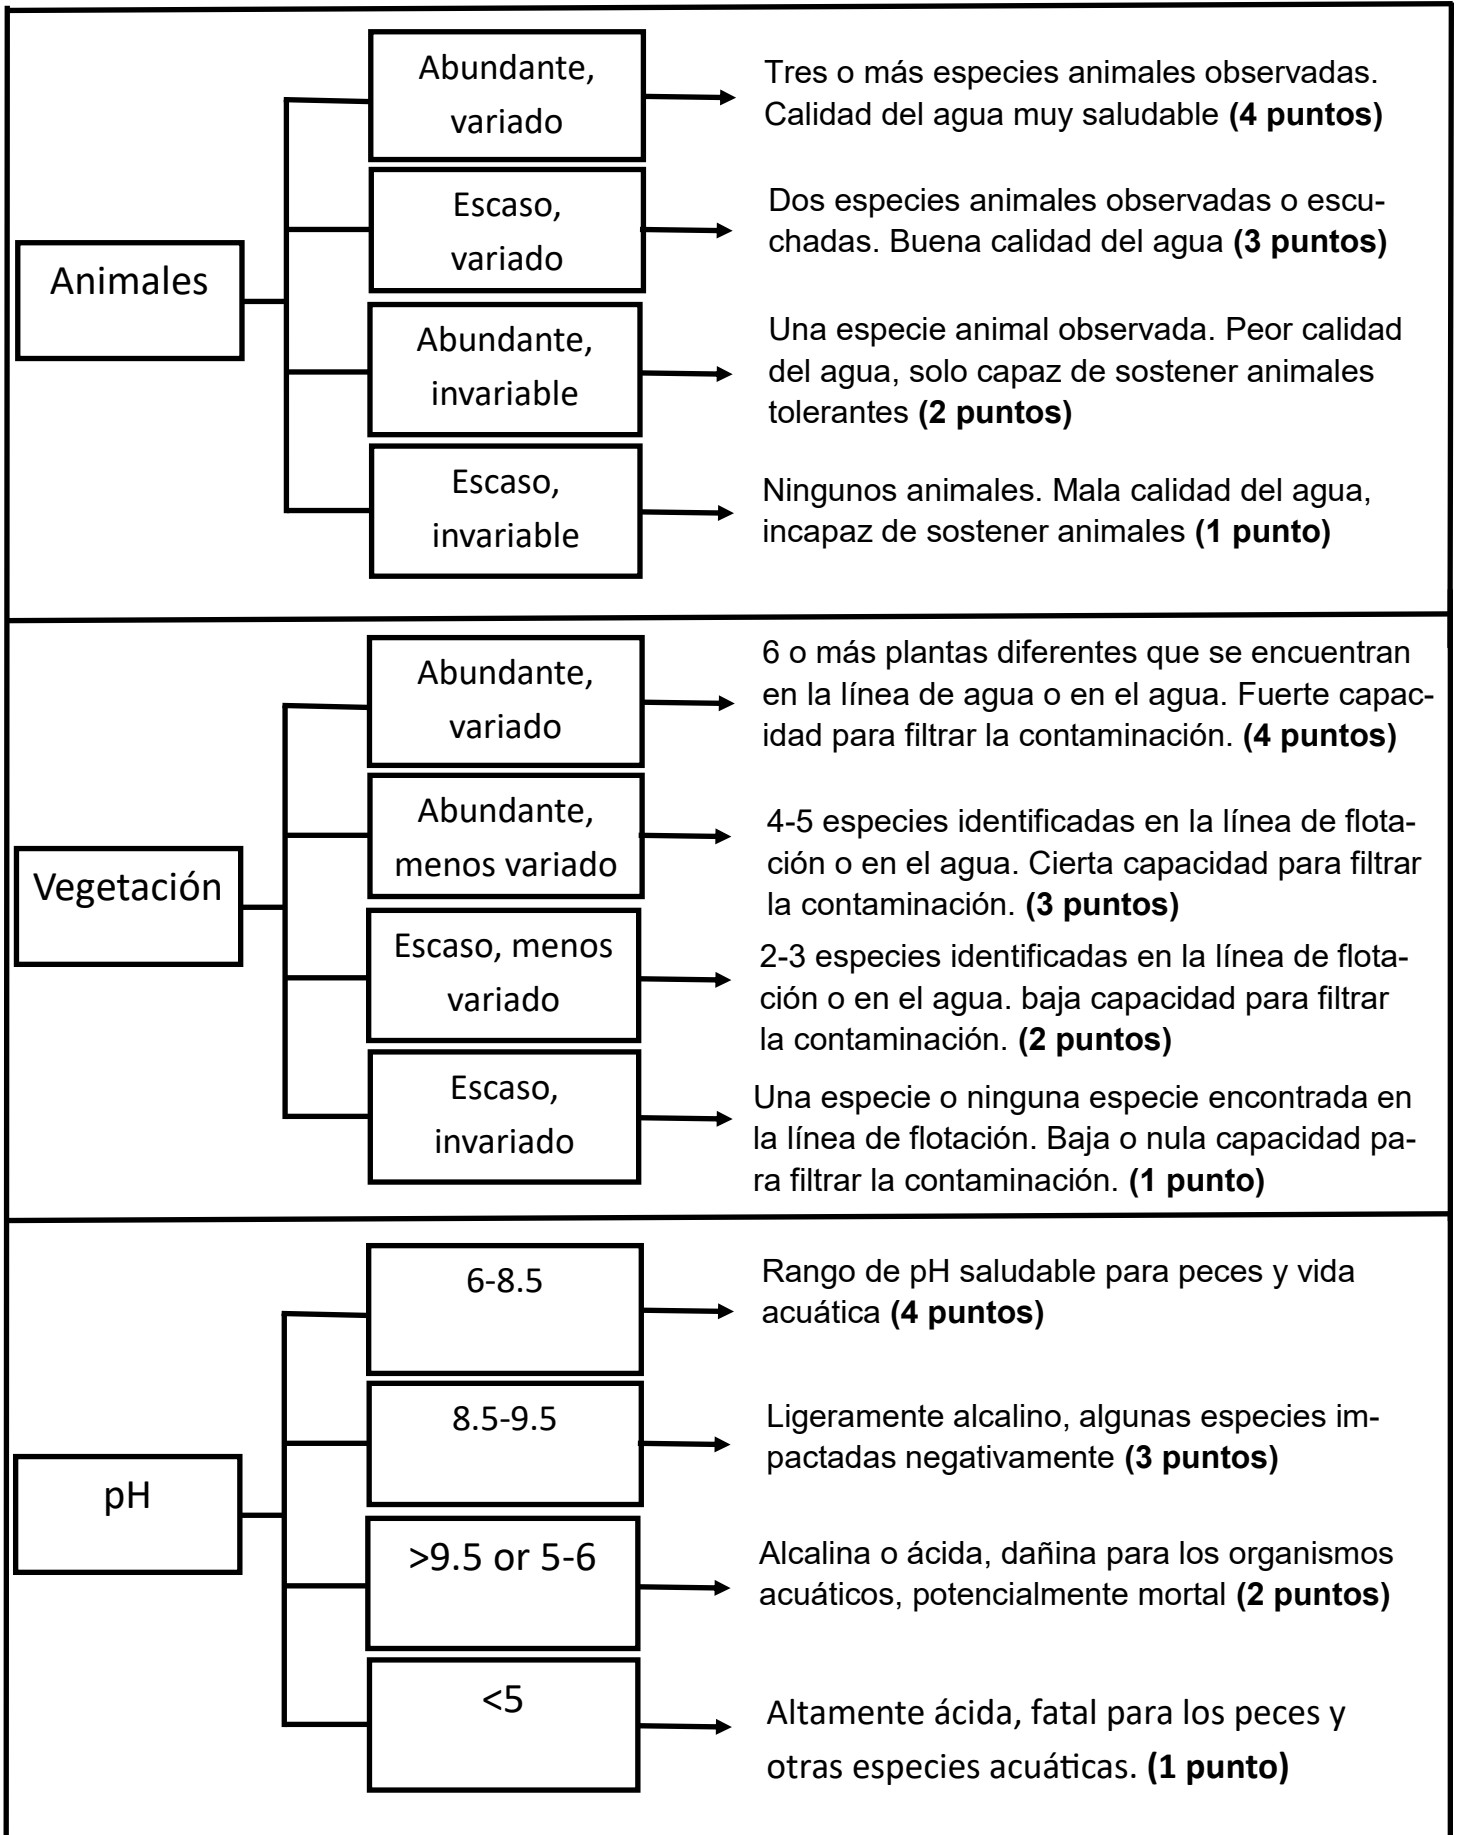

Clave de Calidad del Agua

Clave de Calidad del Agua

Macroinvertebrate Identification Key

GROUP 1 – Very Intolerant of Pollution

GROUP 2 – Moderately Intolerant of Pollution

GROUP 3 – Fairly Tolerant of Pollution

GROUP 4 – Very Tolerant of Pollution

National Park Service

<https://www.nps.gov/obed/learn/education/upload/OBED-Lesson-Plan-Aquatic-Macroinvertebrates.pdf>