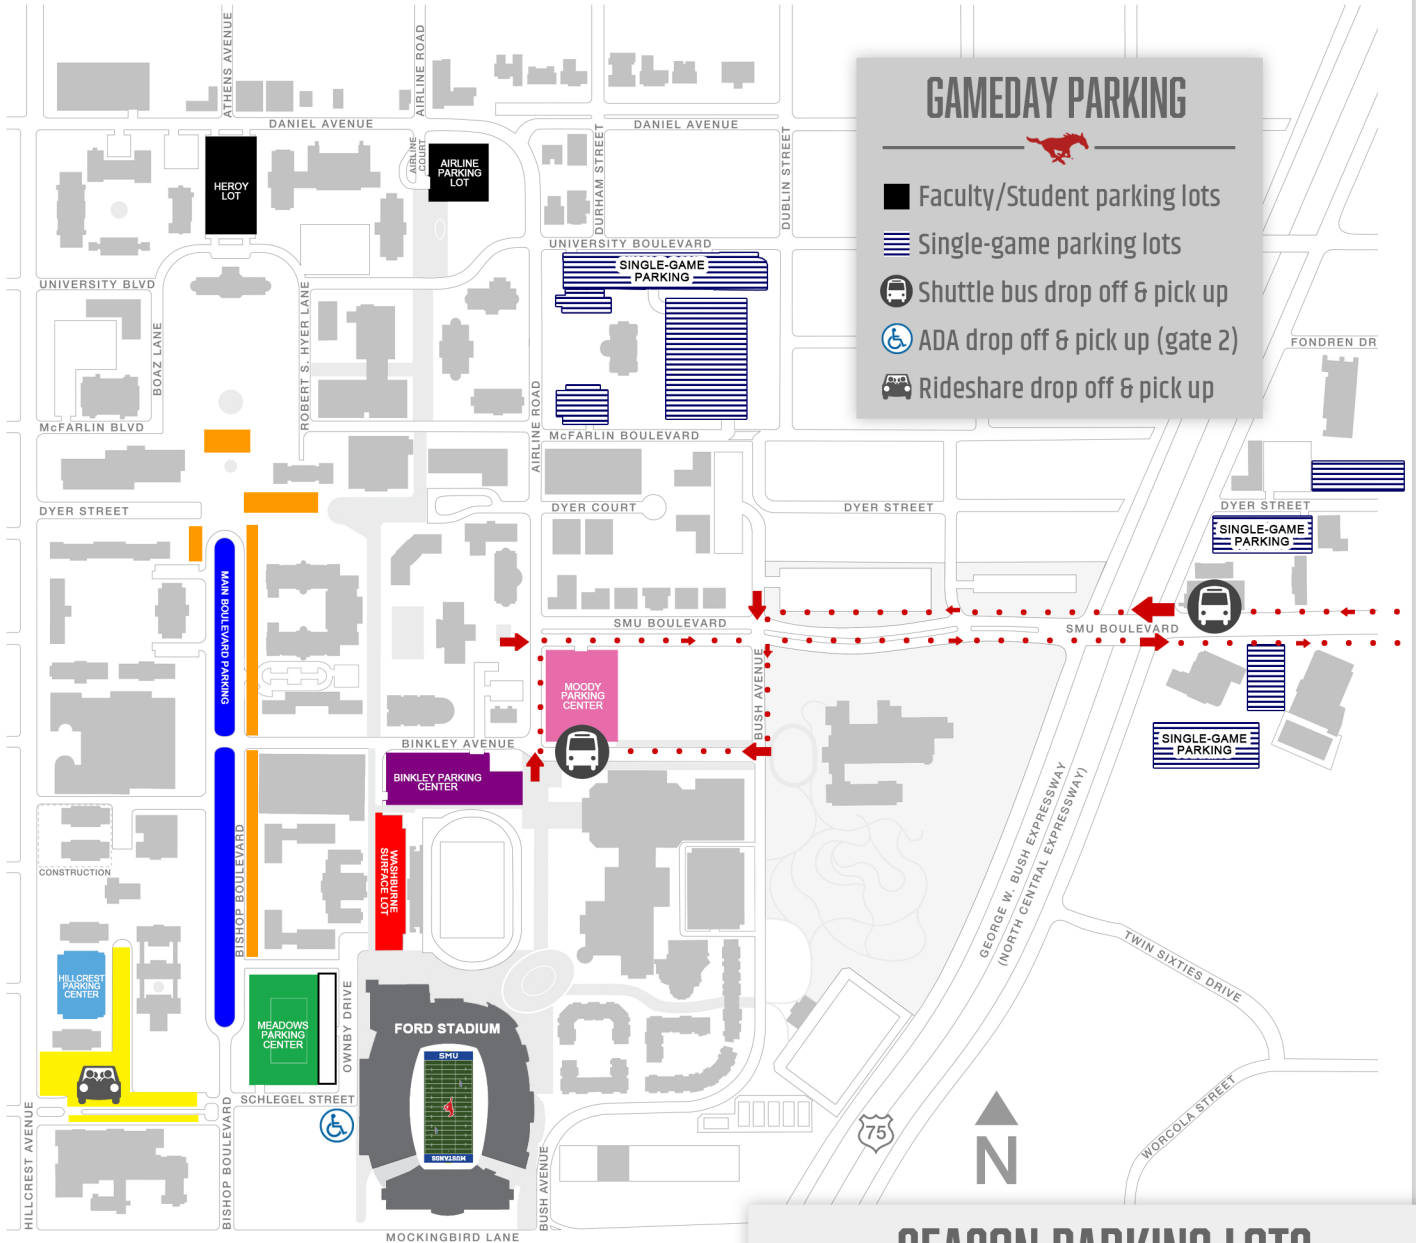

2024 PARKING MAP

SMU FOOTBALL

GAMEDAY PARKING

- Faculty/Student parking lots
- Single-game parking lots
- Shuttle bus drop off & pick up
- ADA drop off & pick up (gate 2)
- Rideshare drop off & pick up

SEASON PARKING LOTS

| Parking Locations | Season Price | Minimum Donation |
|-----------------------------|--------------|-----------------------|
| Meadows Surface Lot | \$500 | \$60,000/Suiteholders |
| Washburne Surface Lot | \$500 | \$5,000 |
| Meadows Parking Center | \$400 | \$5,000 |
| Main Boulevard Parking | \$1,000 | \$2,500 |
| Moody Parking Center | \$300 | \$1,500 |
| Binkley Parking Center | \$300 | \$1,500 |
| Church Lot | \$300 | \$1,500 |
| Hillcrest Parking Center | \$300 | \$1,500 |
| Auxiliary Boulevard Parking | \$800 | \$1,000 |