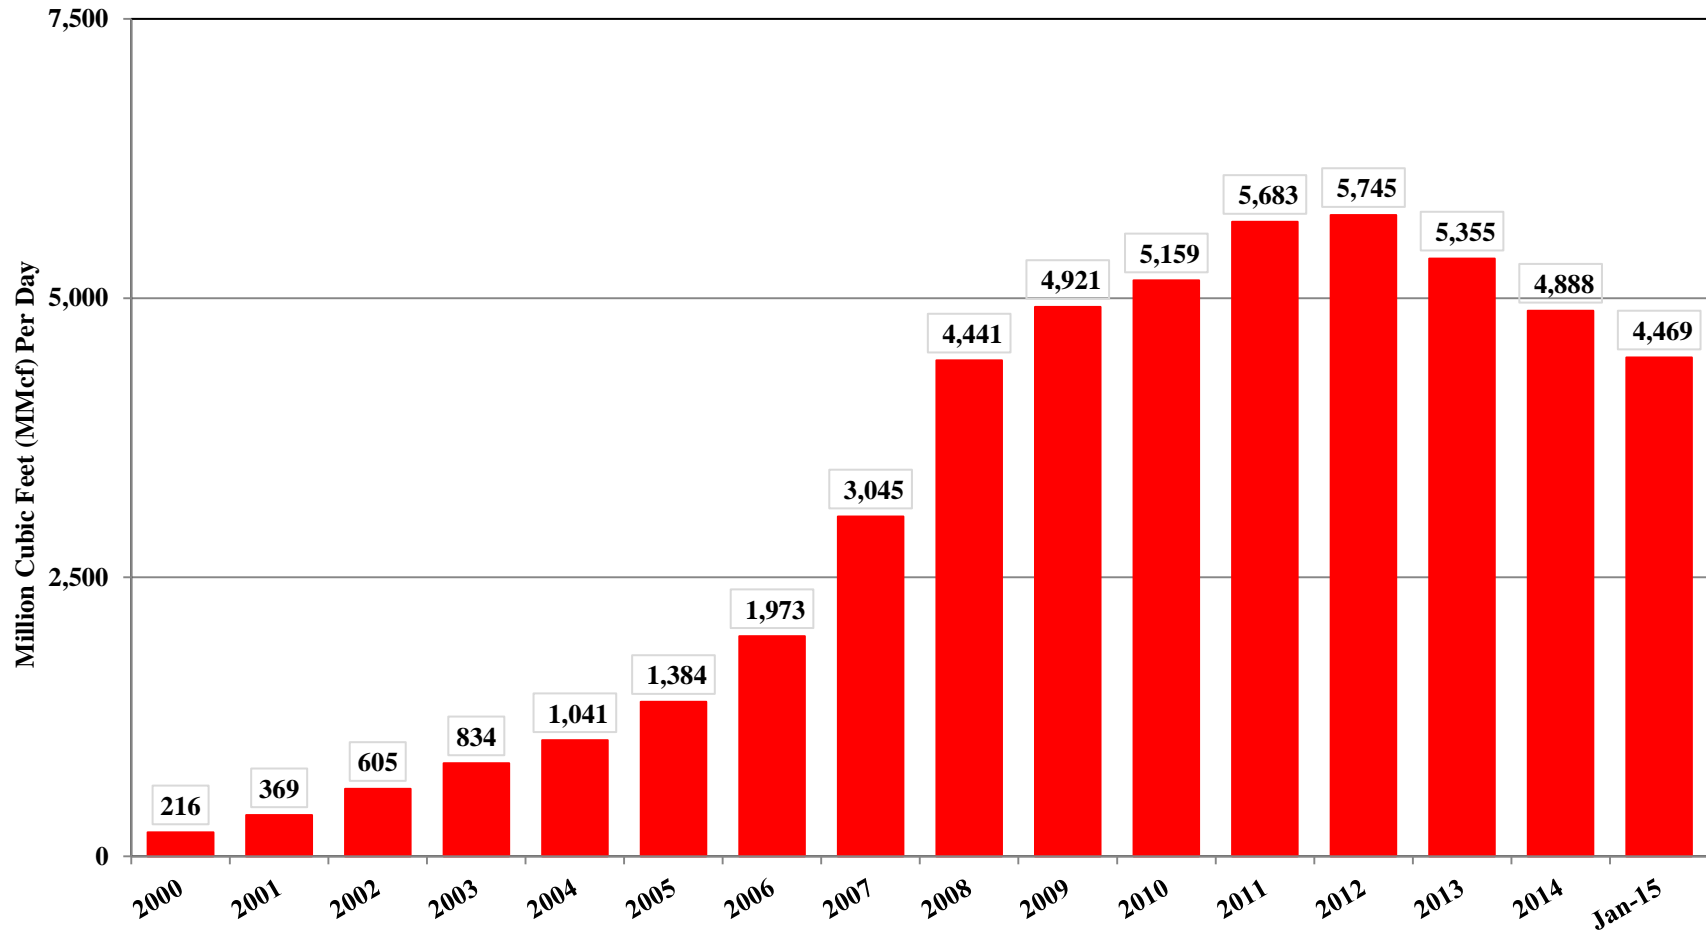

# Texas Barnett Shale Total Natural Gas Production 2000 through January 2015

3/20/2015

Source: Texas Railroad Commission Production Data Query System (PDQ)