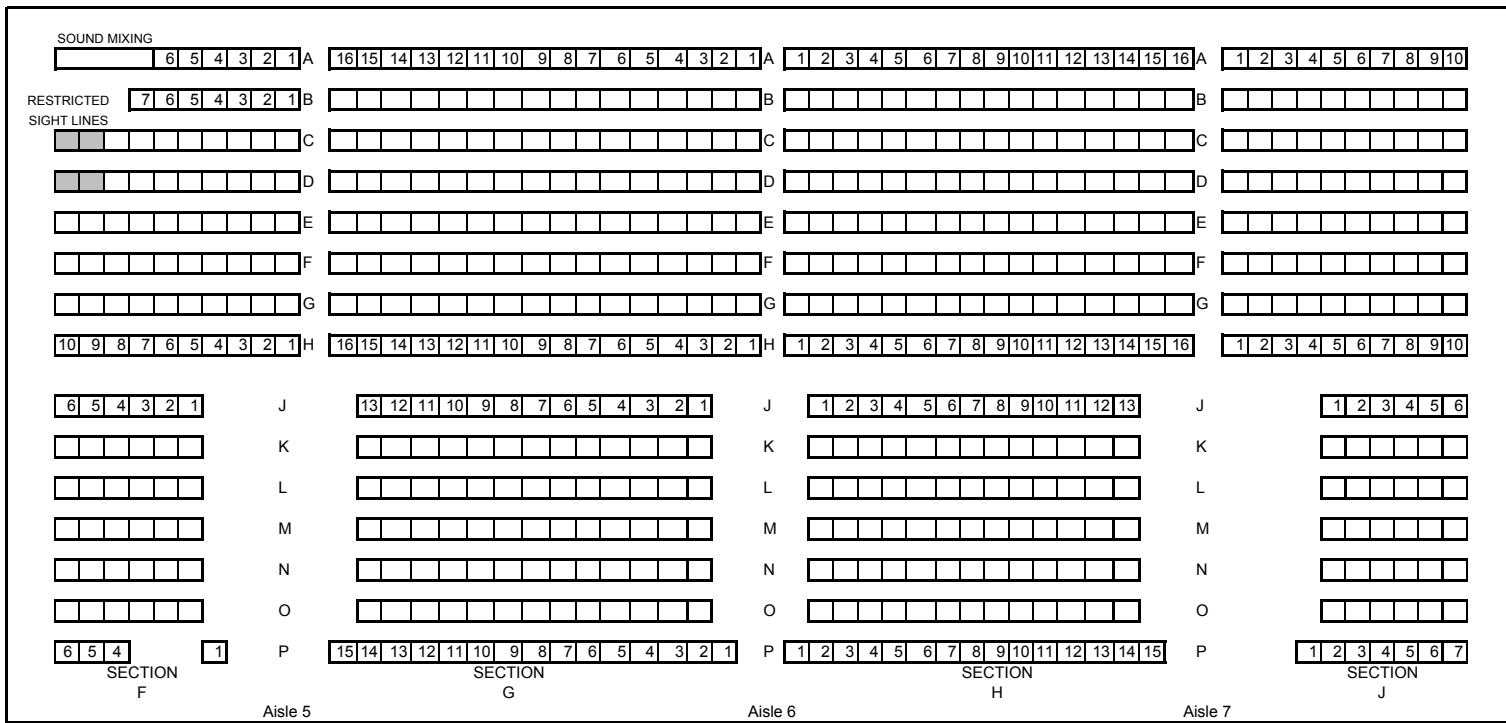

McFARLIN MEMORIAL AUDITORIUM SMU-TOTAL CAPACITY 2386

STAGE

MAIN FLOOR- 1222 SEATS

FIRST BALCONY- 678 SEATS

SECOND BALCONY- 486 SEATS