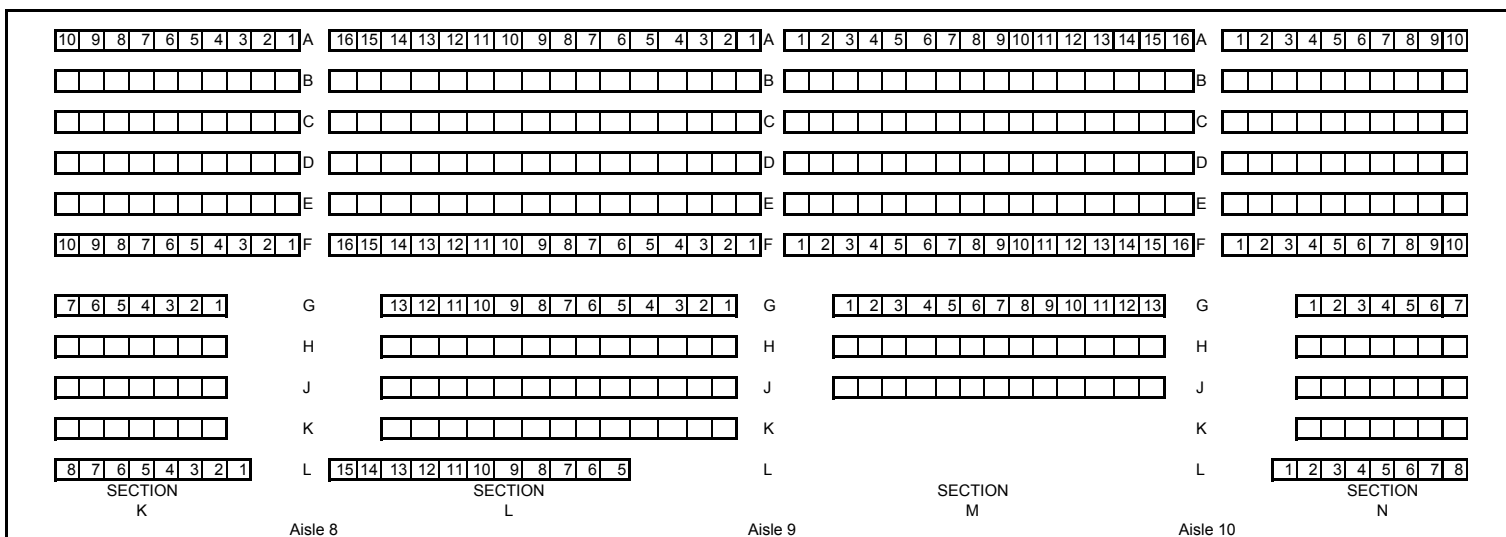

McFARLIN MEMORIAL AUDITORIUM SMU-TOTAL CAPACITY 2386

STAGE

MAIN FLOOR- 1222 SEATS

FIRST BALCONY- 678 SEATS

SECOND BALCONY- 486 SEATS