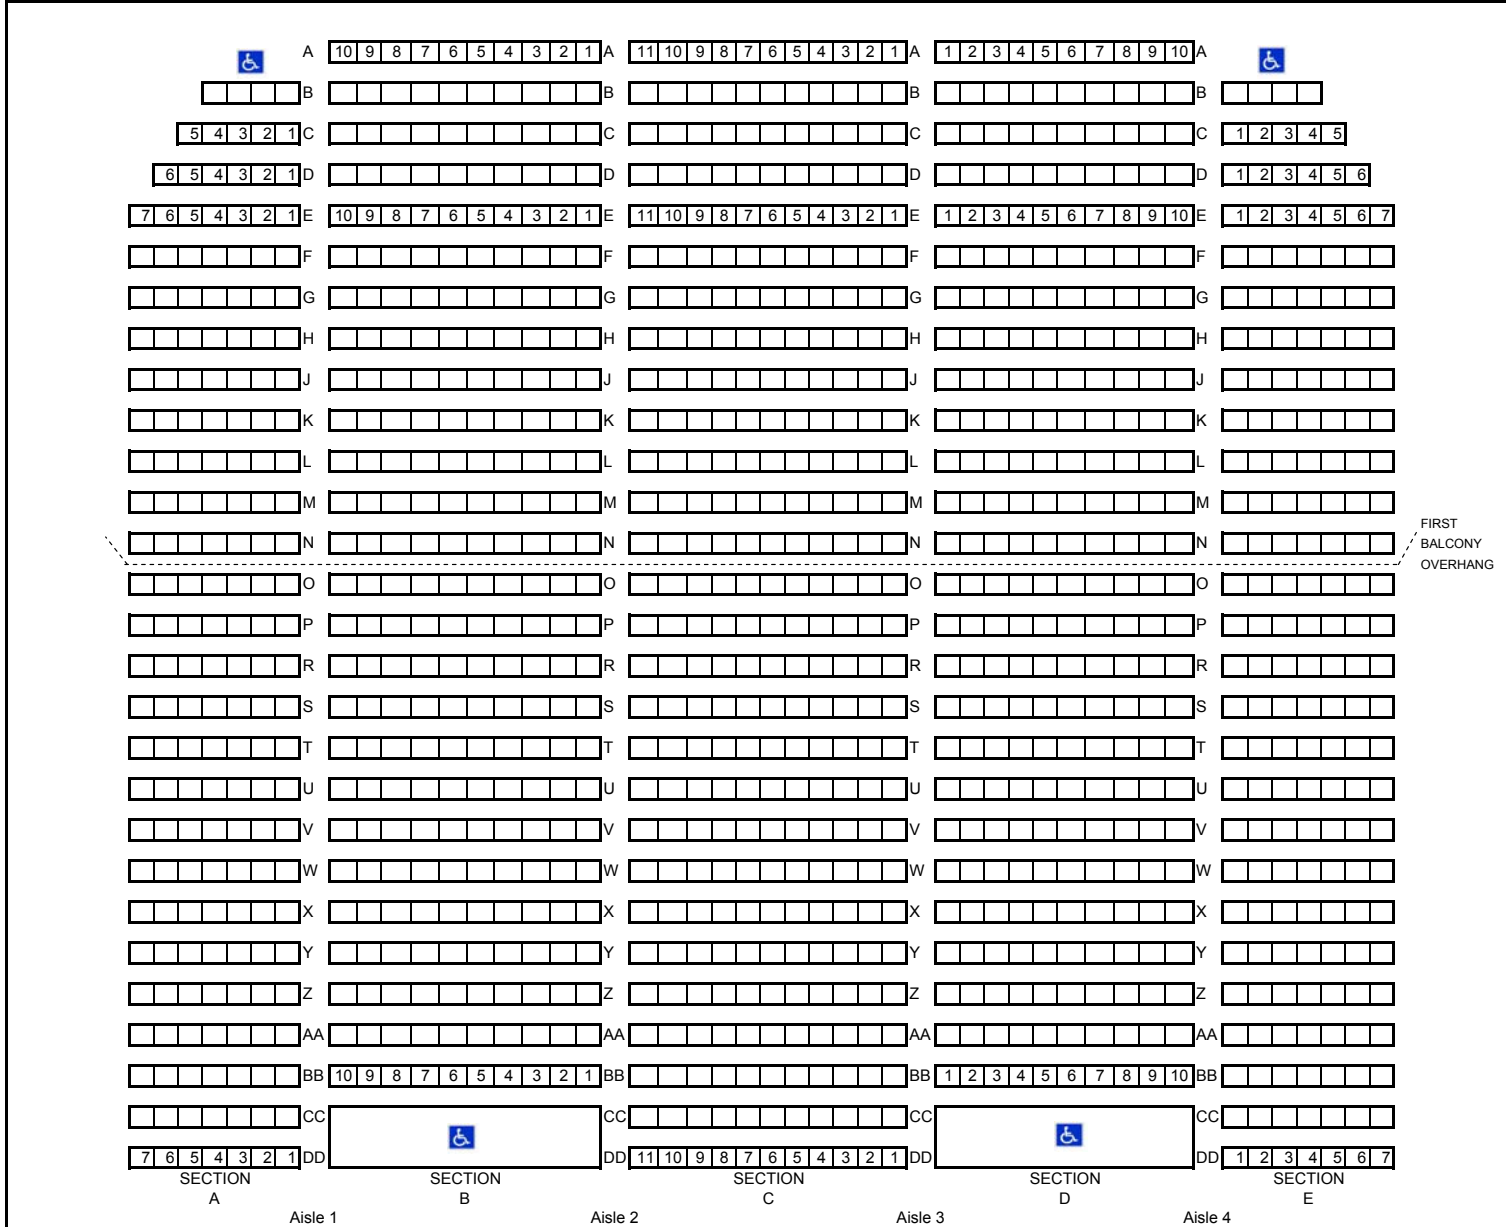

McFARLIN MEMORIAL AUDITORIUM SMU-TOTAL CAPACITY 2386

STAGE

MAIN FLOOR- 1222 SEATS

FIRST BALCONY- 678 SEATS

SECOND BALCONY- 486 SEATS