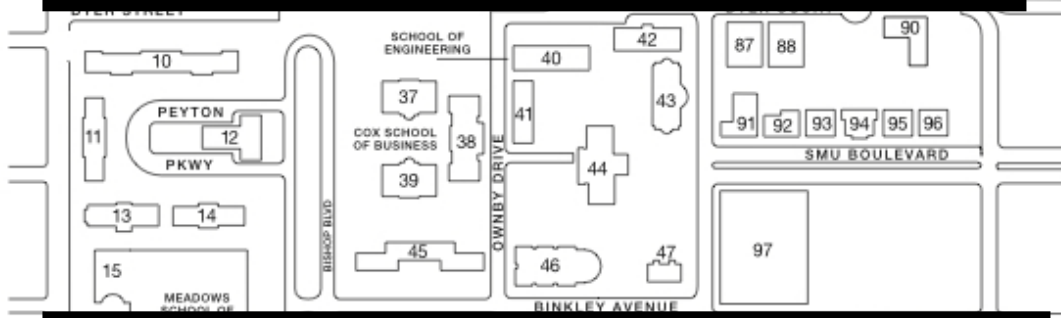

STAKE SIGN ZONE MAP

Zone 1

Zone 2

Zone 3

Zone 1 – Allows for 10 stake signs – Dyer Street up to Daniel Ave.

Zone 2 – Allows for 5 stake signs – Binkley Ave. up to Dyer Street

Zone 3 – Allows for 5 stake signs – Schlegel Street up to Binkley Ave.