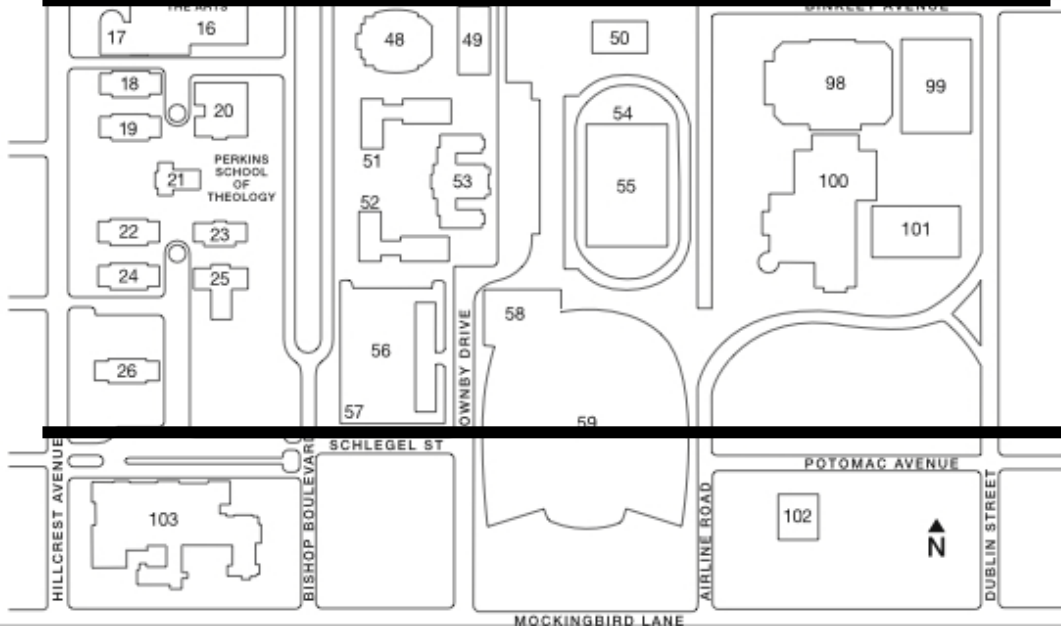

STAKE SIGN ZONE MAP

Zone 1

Zone 2

Zone 3

Zone 1 – Allows for 10 stake signs – Dyer Street up to Daniel Ave.

Zone 2 – Allows for 5 stake signs – Binkley Ave. up to Dyer Street

Zone 3 – Allows for 5 stake signs – Schlegel Street up to Binkley Ave.