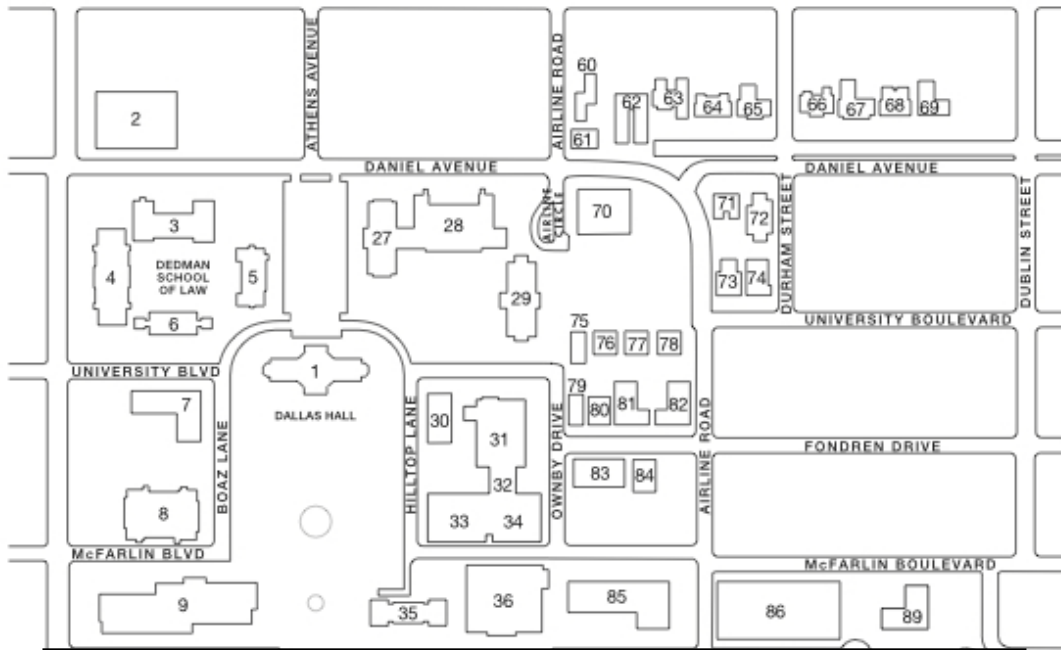

STAKE SIGN ZONE MAP

Zone 1

Zone 2

Zone 3

Zone 1 – Allows for 10 stake signs – Dyer Street up to Daniel Ave.

Zone 2 – Allows for 5 stake signs – Binkley Ave. up to Dyer Street

Zone 3 – Allows for 5 stake signs – Schlegel Street up to Binkley Ave.