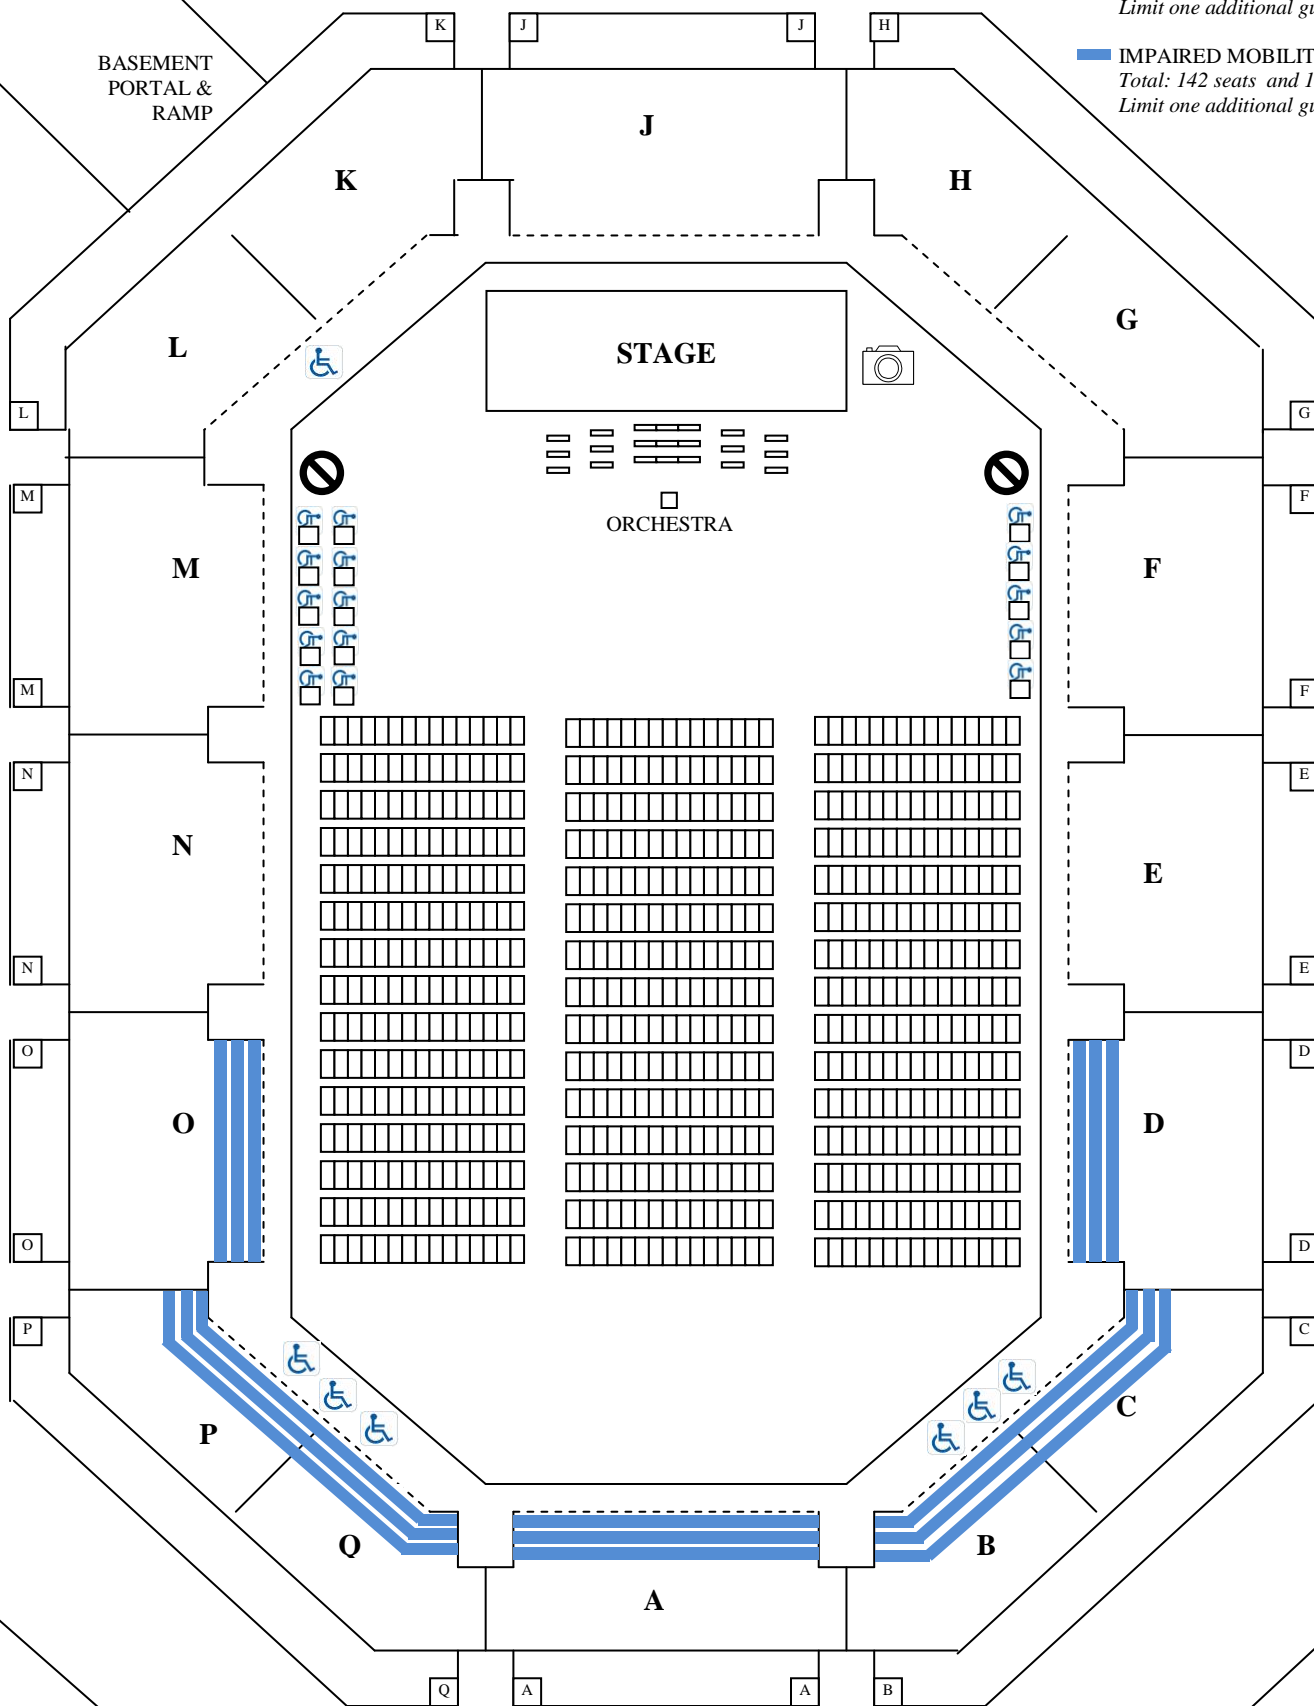

TOTAL CAPACITY: 8998

WHEELCHAIR ACCESS SEATING
Total: 30 seats and 30 guest chairs
Limit one additional guest chair

IMPAIRED MOBILITY SEATING
Total: 142 seats and 142 guest seats
Limit one additional guest seat

BASEMENT
PORTAL &
RAMP

TICKET OFFICE:

DOOR

DOOR

DOOR

Lobby Viewing Area