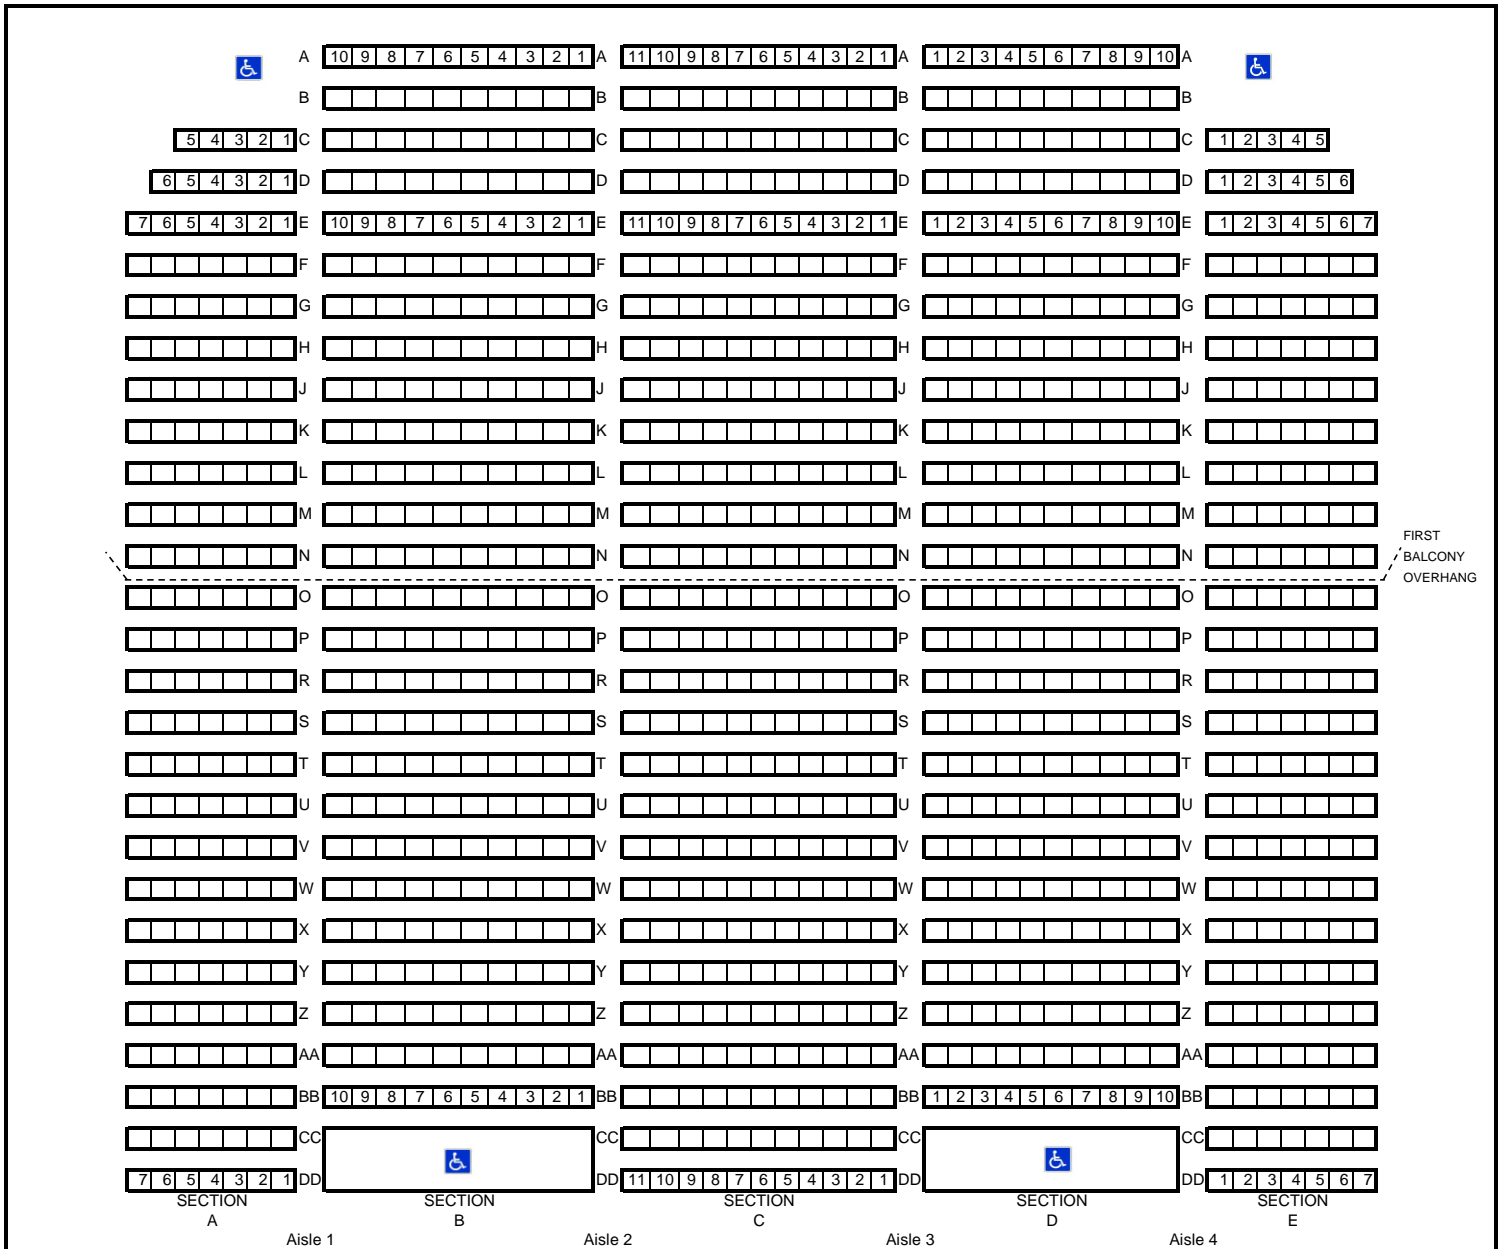

McFARLIN MEMORIAL AUDITORIUM SMU-TOTAL CAPACITY 2386

STAGE

MAIN FLOOR- 1222 SEATS