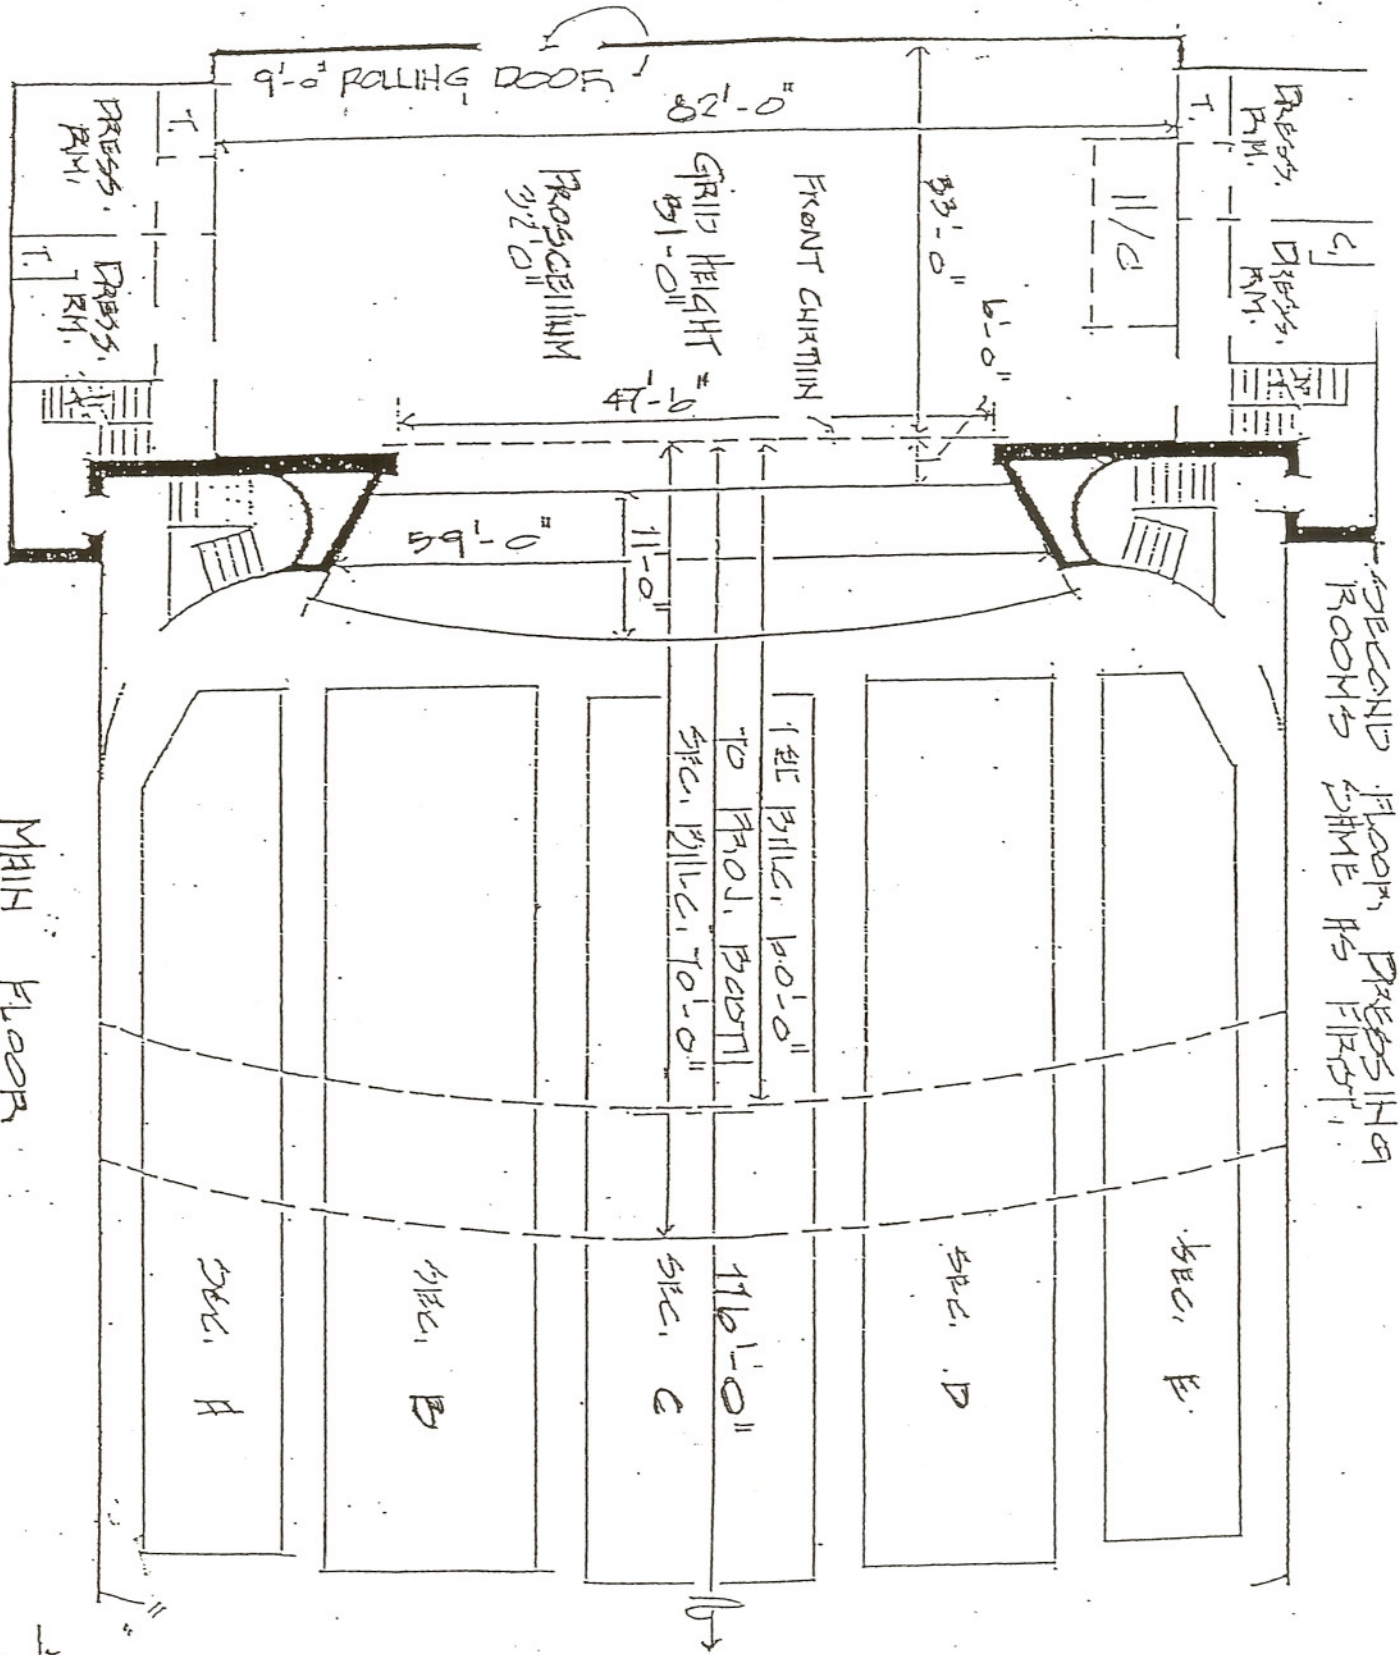

LOADING PLATFORM 12'-0" FROM GROUND

FRANKLIN MEMORIAL

AUDITORIUM

MAIN FLOOR
1234 SEATS

SECOND FLOOR PRESS ROOMS SAME AS FIRST