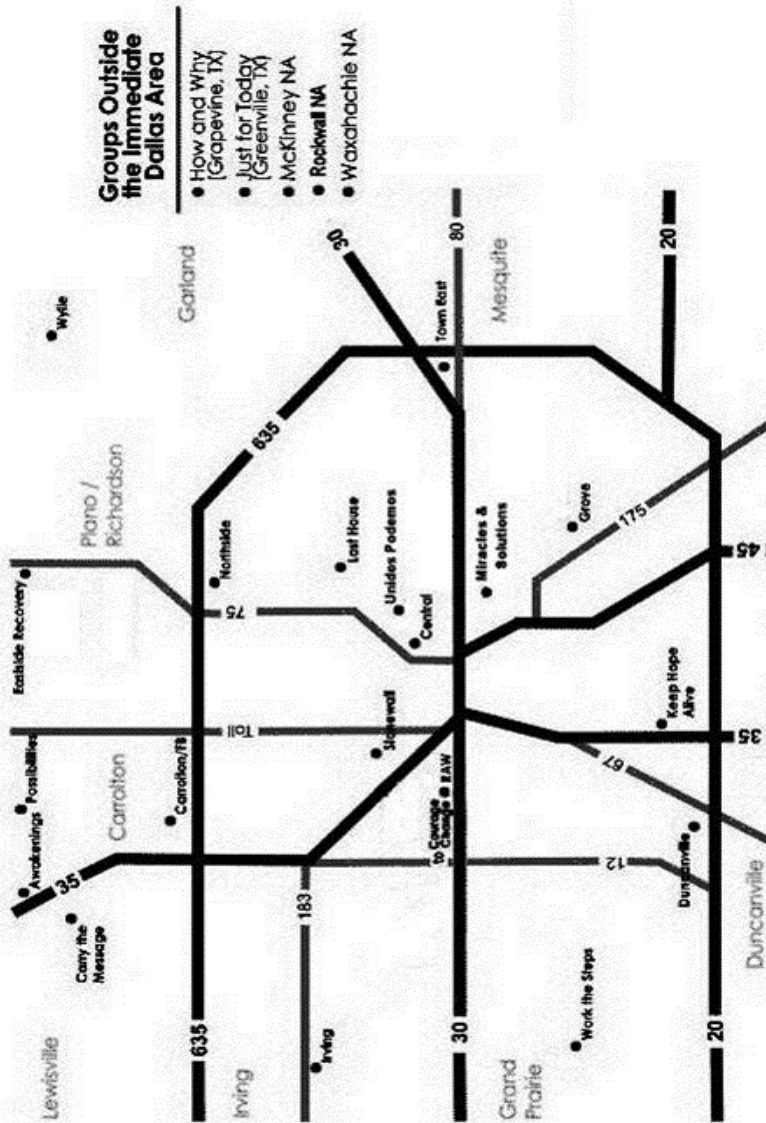

Dallas Area

of

Narcotics Anonymous

February 2012 issue

24-HR HELPLINE | **EN ESPAÑOL**
 972-699-9306 | 1-888-600-6229
 1-888-NA WORKS | **Juntas En Español:**
 Unidos Podemos y Stonewall Grupa

Upcoming DASC locations:
 July—September '11: Waxahachie Grp.
 October—December '11: Awakenings Grp.
 January—March '12: Stonewall Grp.
 April—June '12: Irving Grp.

www.DallasAreaNA.org

Last updated January 30, 2011
 For any questions, please contact:
webmaster@dallasareana.org
contact@dallasareana.org

SYMBOL	INTERPRETATION
•	Non-Smoking Group / Meetings
©	Wheel Chair Entry Only
®	Wheel Chair Entry & Restroom Access
+	1.5 Hr. Meeting
📖	Book / Literature Study
✧	Ask-It-Basket
**	... following ASC
A	Morning
BD	Birthday Night
Bolded times	Closed Meeting
CL	Candlelight
D	Discussion
GC	Group Conscience Meeting
<i>Italicized times</i>	Open Meeting
M	Midnight
M / W	Men's / Women's
N	Noon
NC	Newcomer
S	Speaker
SWG	Step Working Guides
Span	Spanish Meeting — <i>Reuniones en Español</i>
Spon / Step / Trad	Sponsorship / Steps / Traditions
Y	Youth
Note: all meetings not specified A, M, or N are PM meetings	